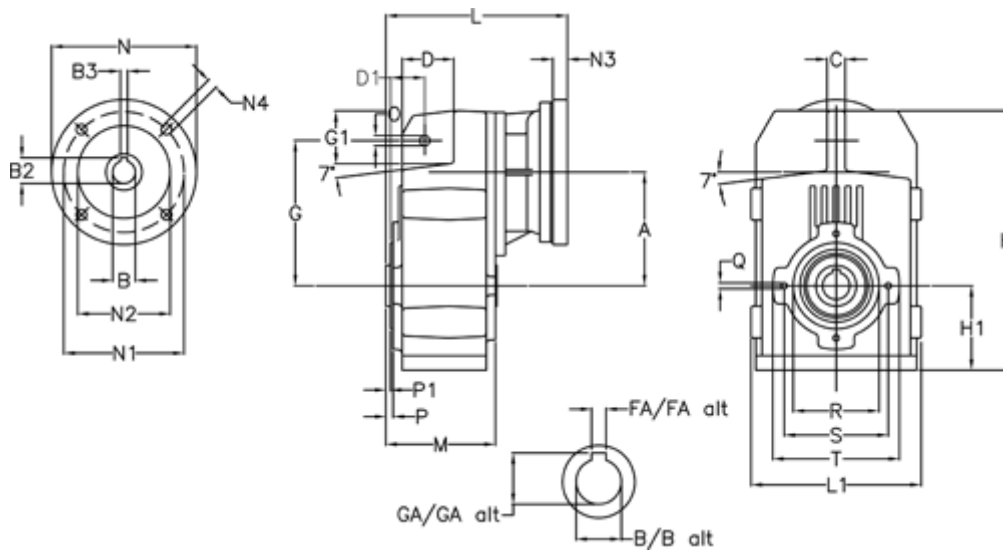

Article number: 29560312843230
 Description: Shaft mounted gear
 A313H35-128,4-P80B5

Measures

A = 150.50	FA = 10	M = 125.0	Q = M10x17
B = 35	G = 170	N = 200	R = 110
B1 = 19	G1 = 84.0	N1 = 165	S = 130
B2 = 21.8	GA = 38.3	N2 = 130	T = 150
B3 = 6	H = 326.0	N4 = M10x20	
C = 20	H1 = 102.0	O = 13	
D = 68.0	L = 245.0	P = 6.5	
D1 = 54.0	L1 = 210	P1 = 3.5	